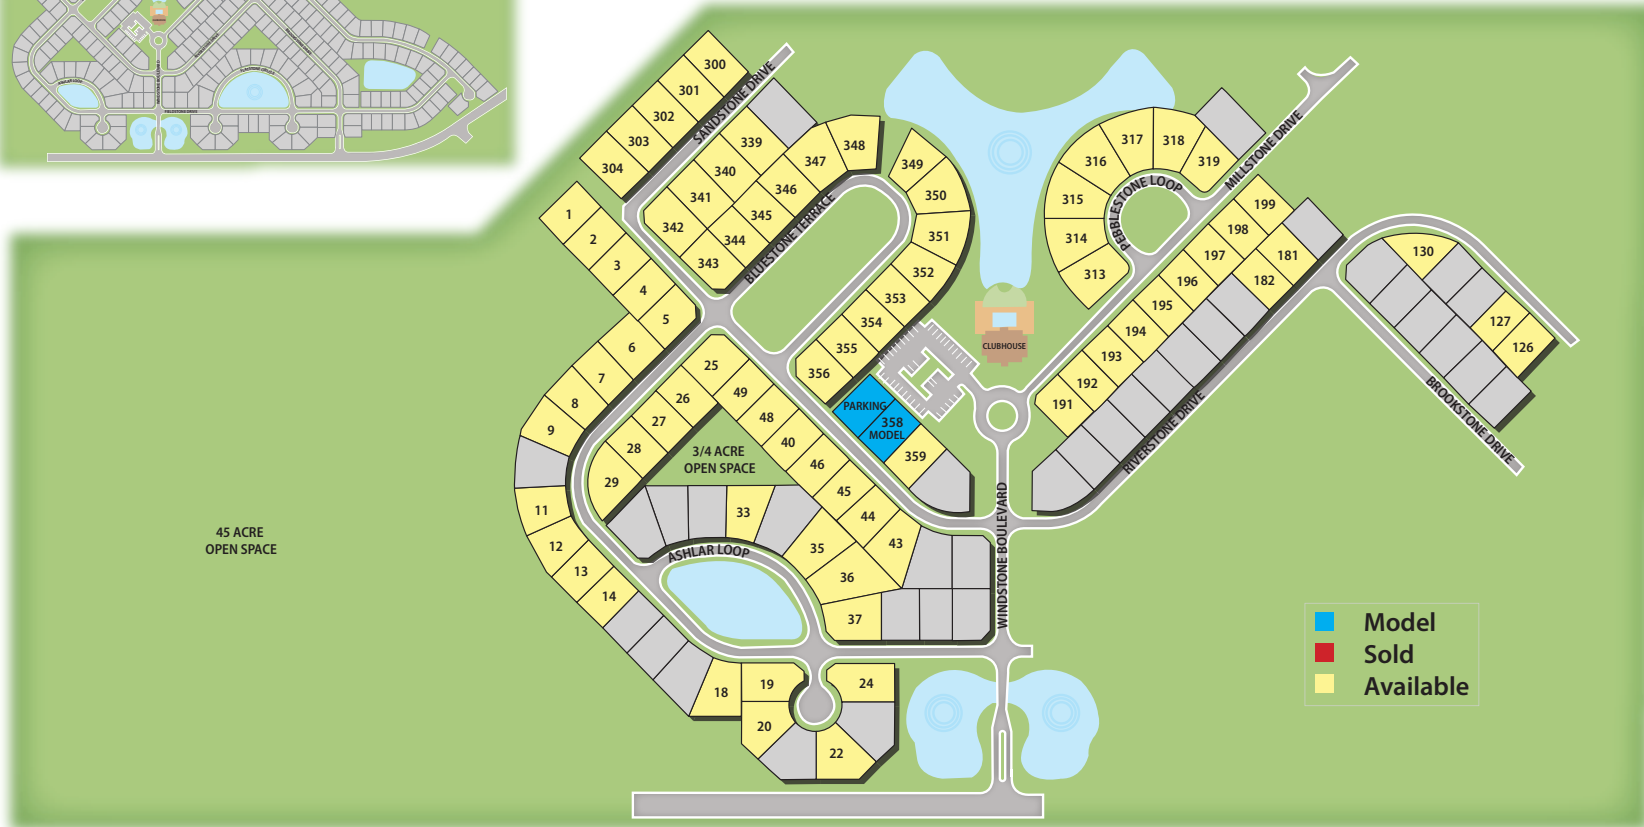

Windstone

Milton, DE 19968

Windstone · 29696 Riverstone Drive, Milton, DE 19968 · (302) 272-1153 · drhorton.com/Delaware

This map is a schematic for exhibition purposes only and does not represent the exact location or configuration of site features, lot lines, easements, amenities, units, buildings or details shown thereon. All home-site sizes are approximate and may vary. All information on this map, including availability and delivery dates is subject to change without notice or obligation.