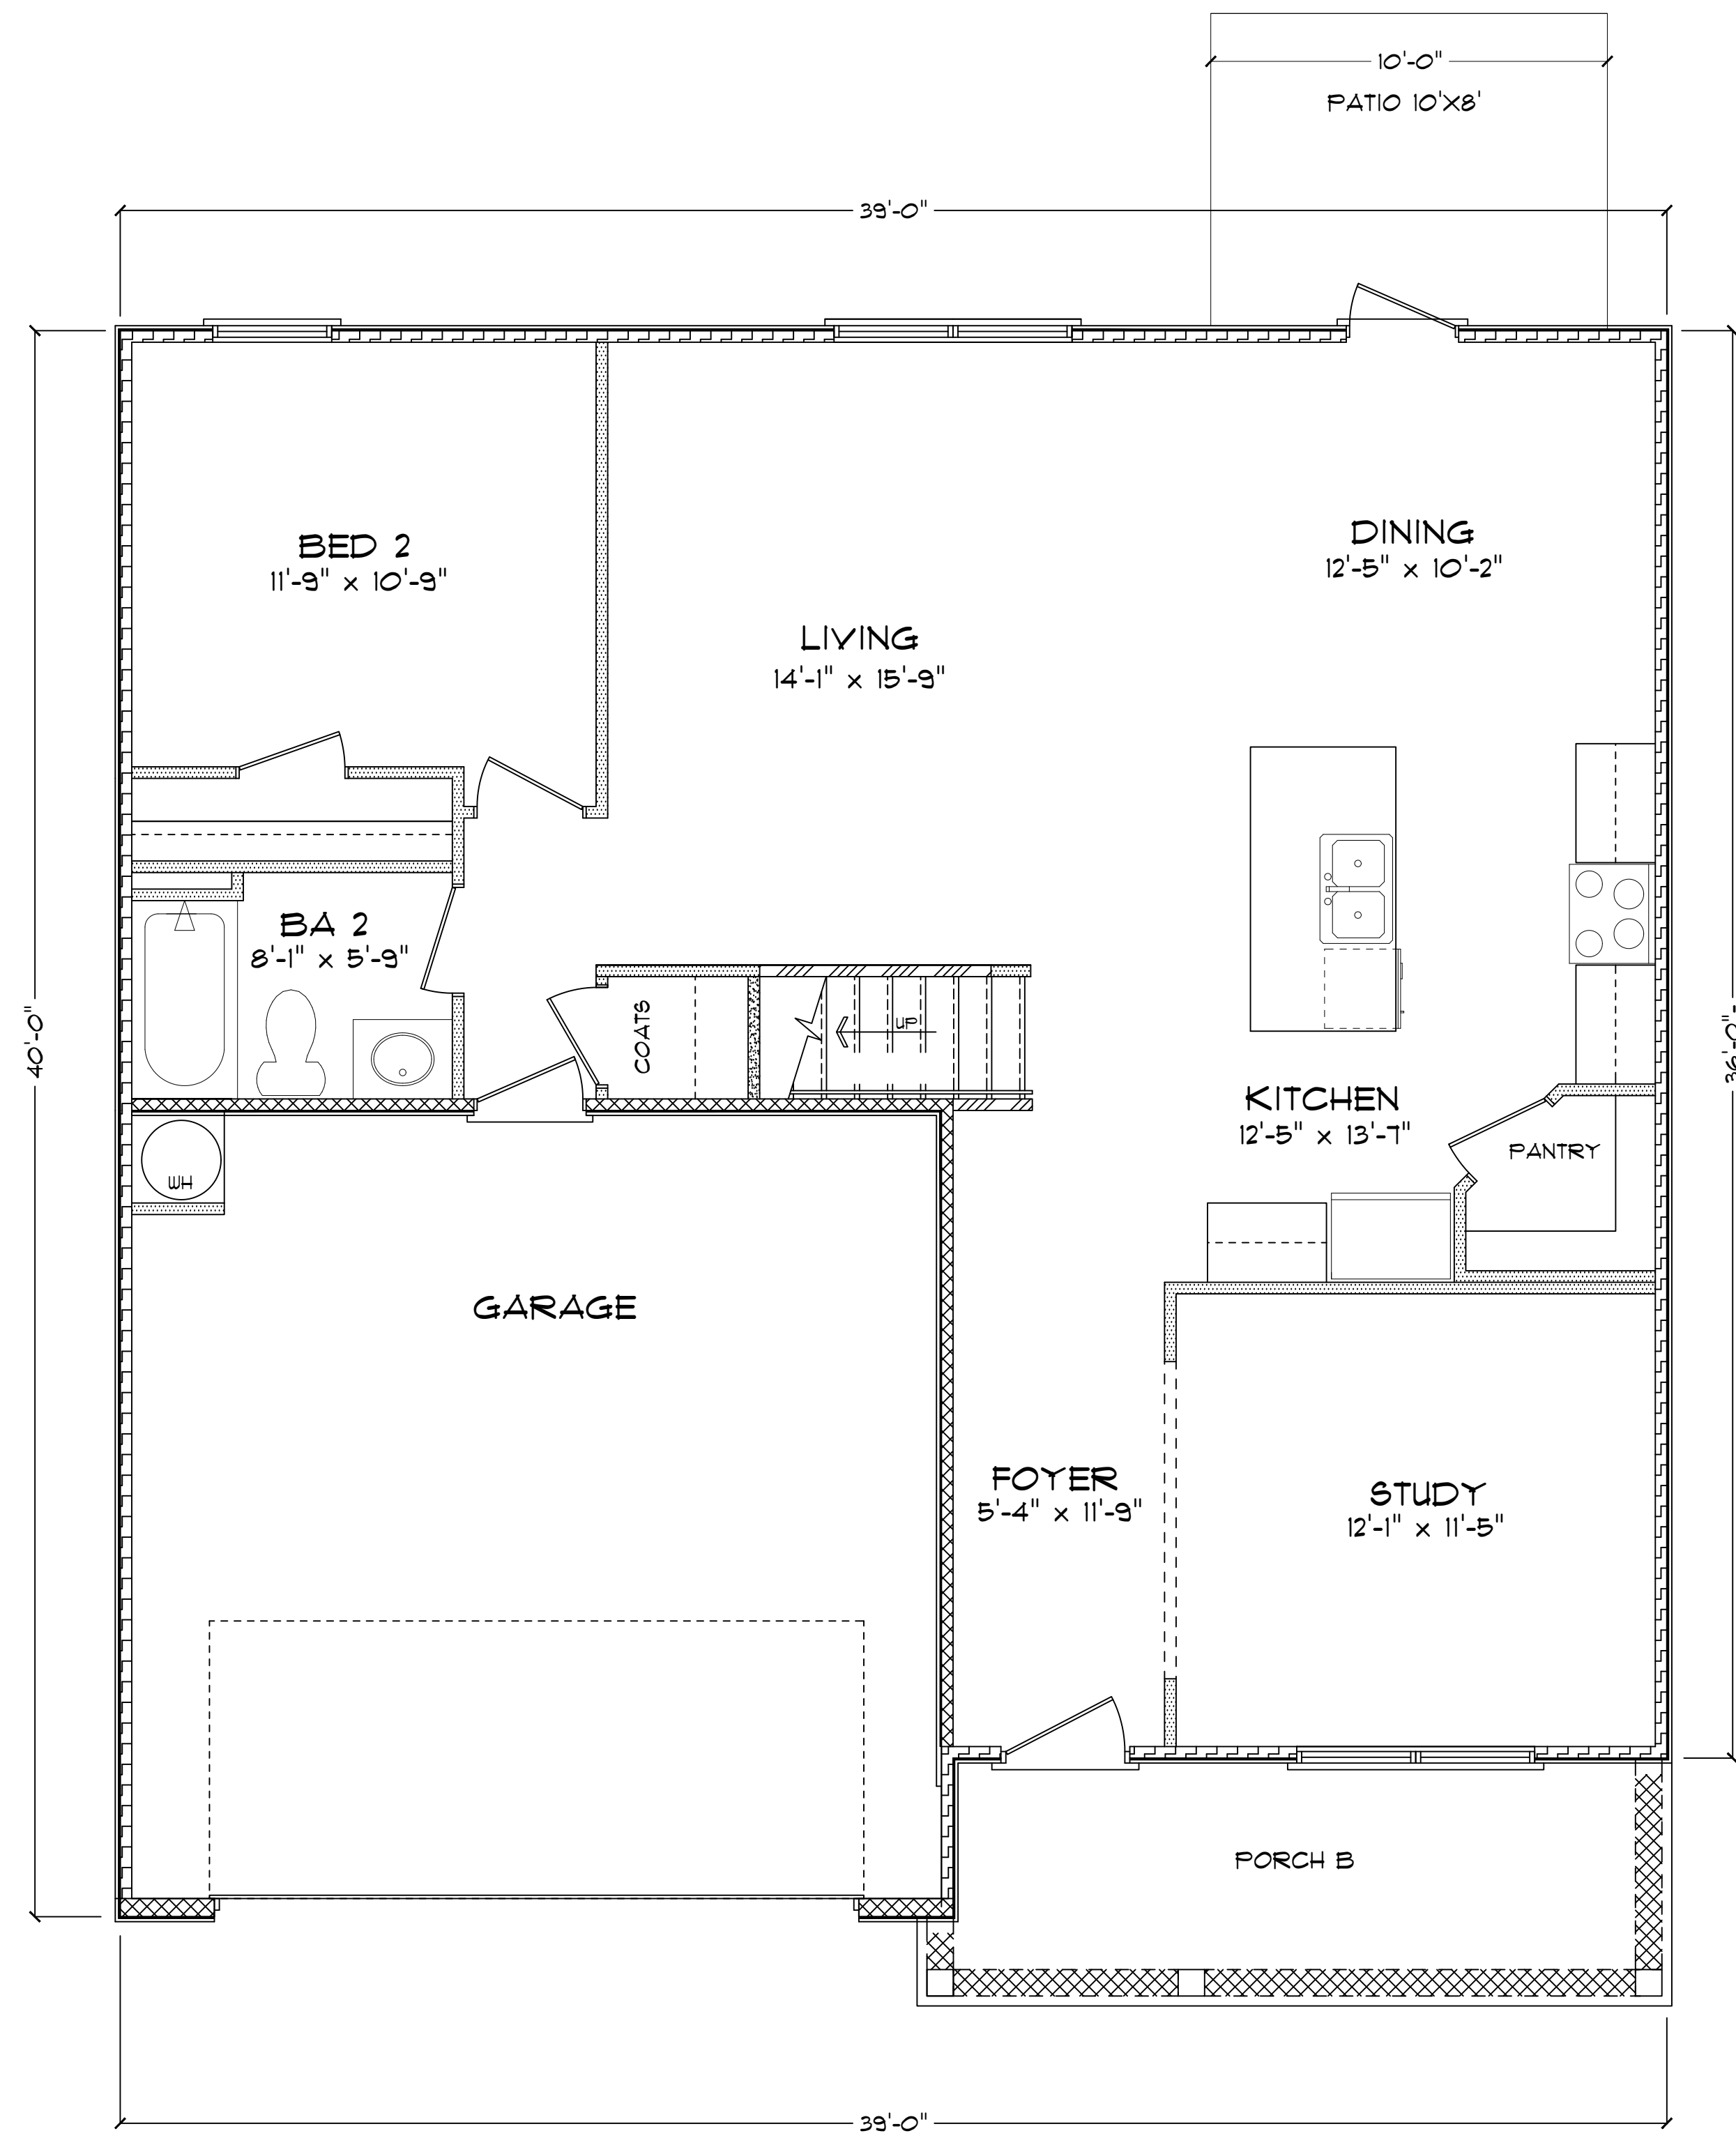

3 BATH #1 TUB OPTION
SCALE: 1/4" = 1'-0"

1 FIRST FLOOR PLAN
SCALE: 1/4" = 1'-0"

2 SECOND FLOOR PLAN
SCALE: 1/4" = 1'-0"