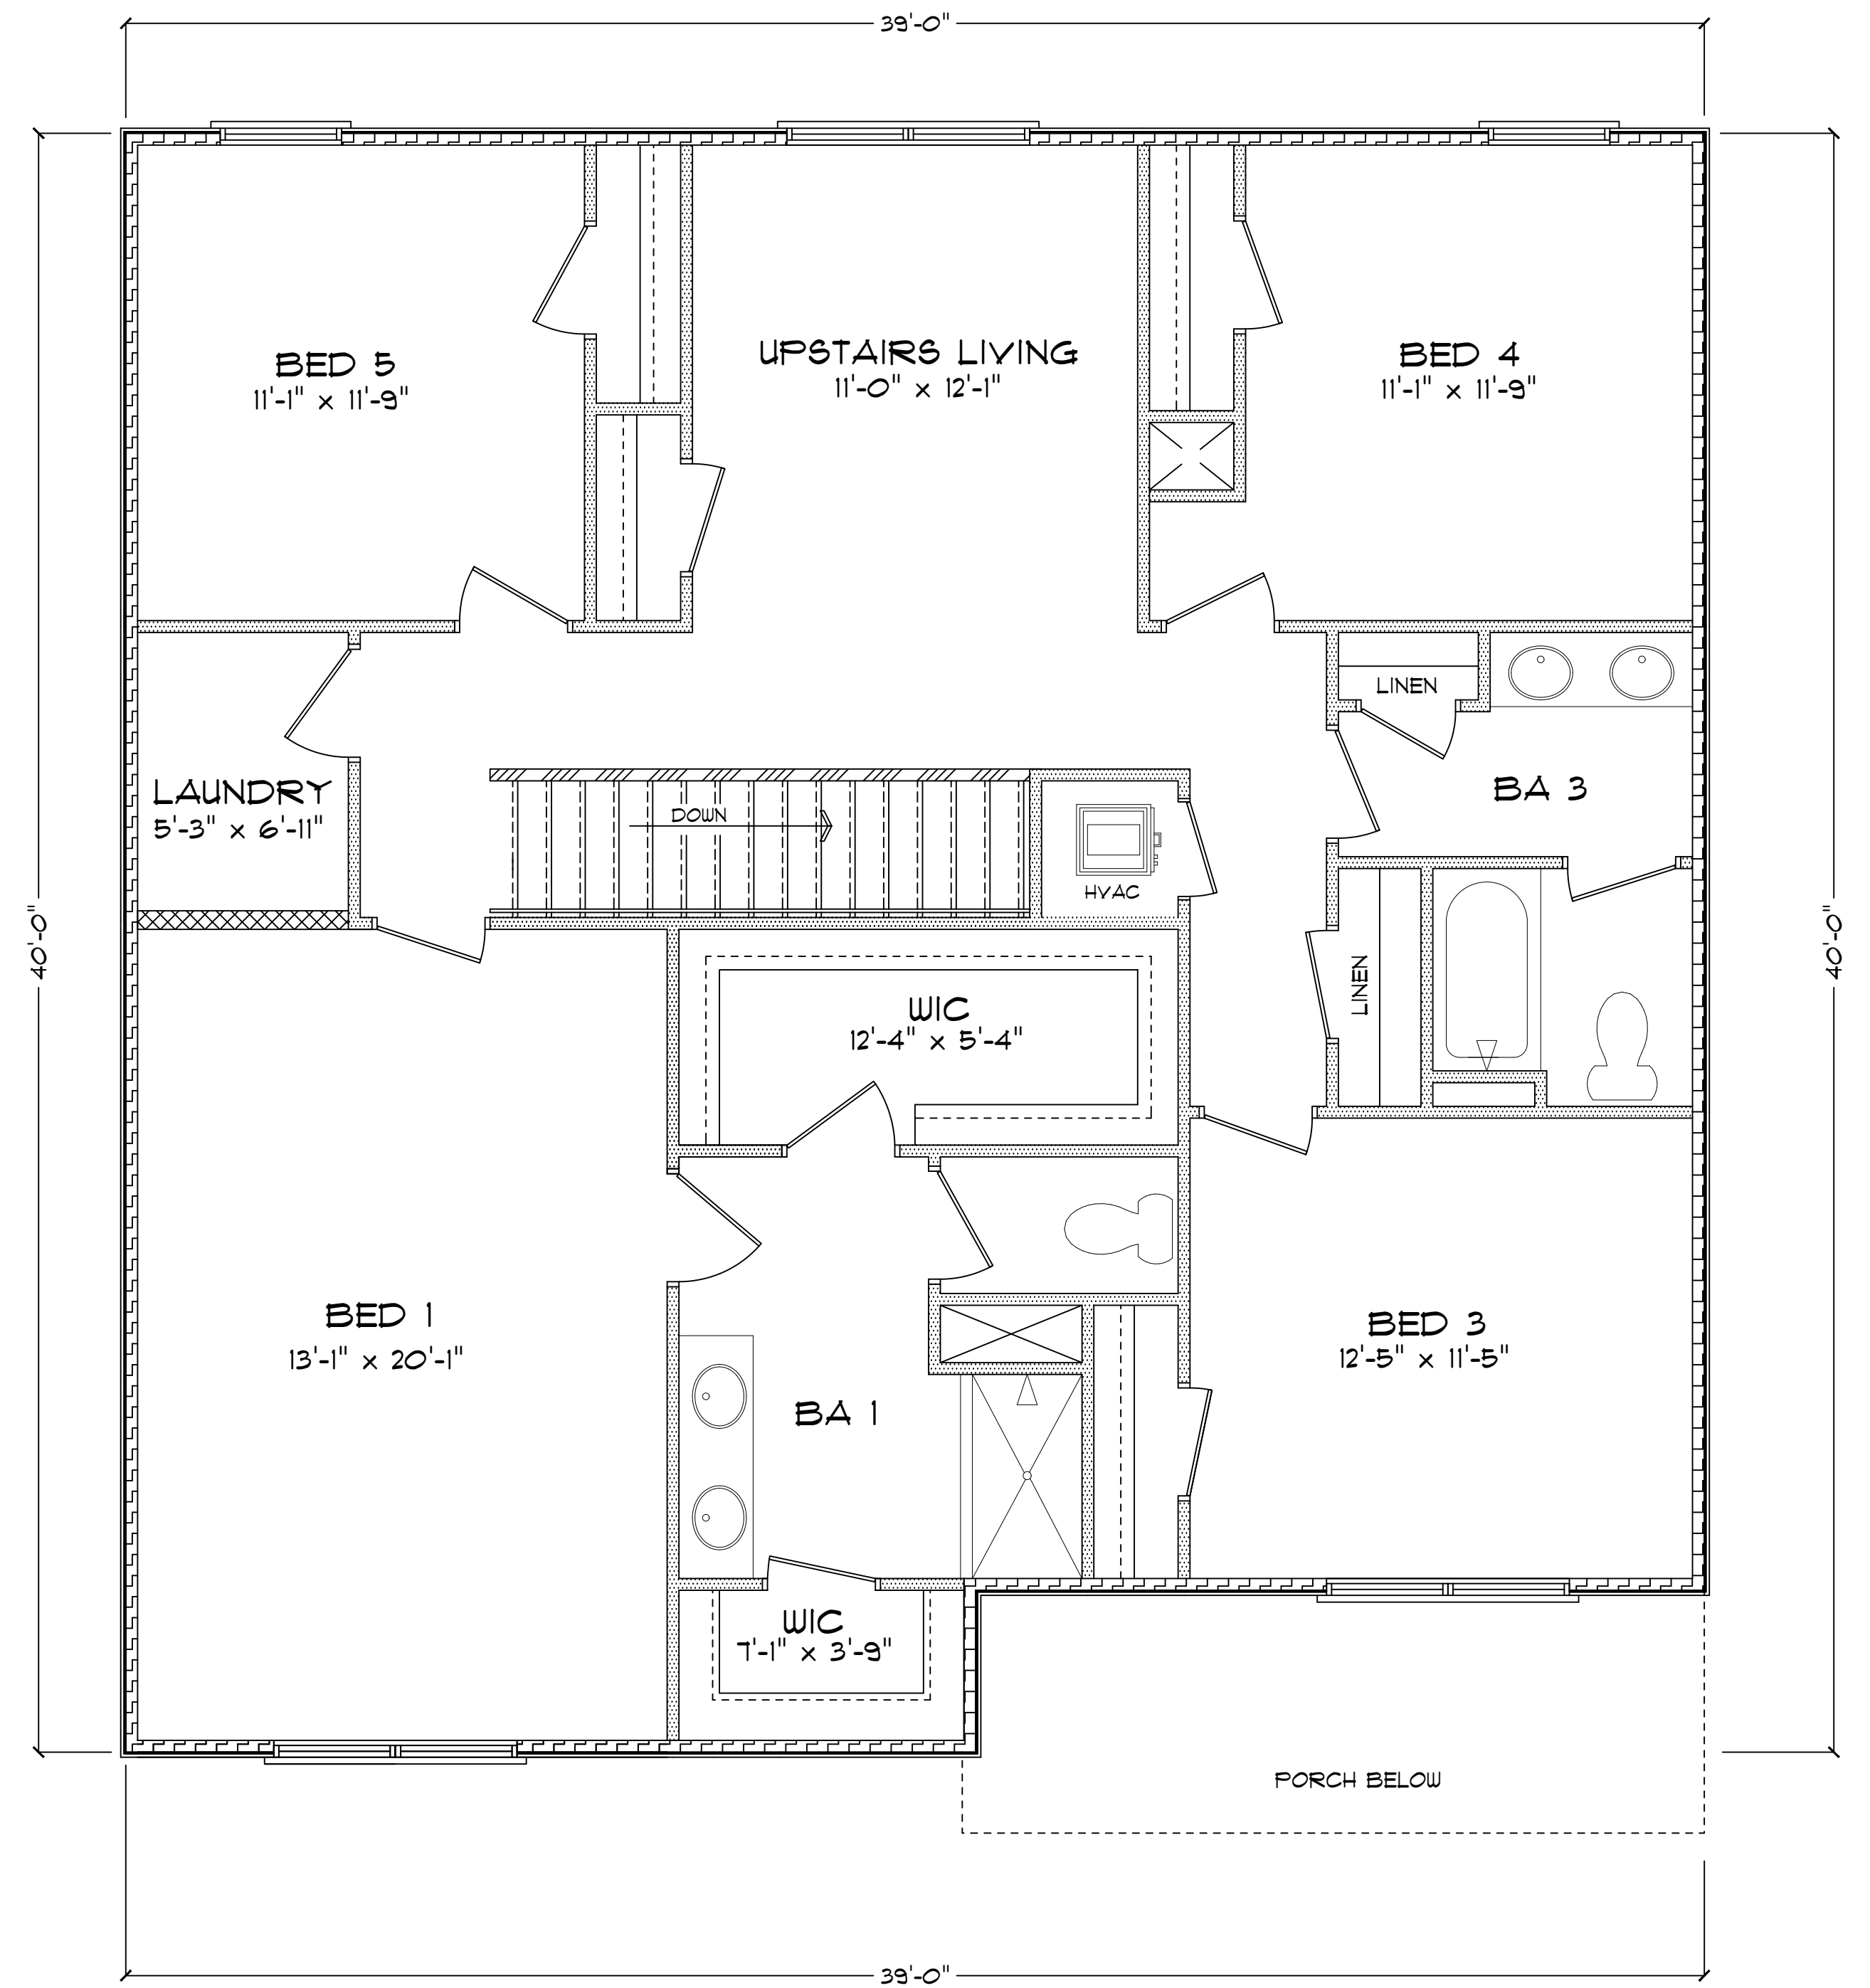

3 BATH #1 TUB OPTION
SCALE: 1/4" = 1'-0"

1 FIRST FLOOR PLAN
SCALE: 1/4" = 1'-0"

2 SECOND FLOOR PLAN
SCALE: 1/4" = 1'-0"